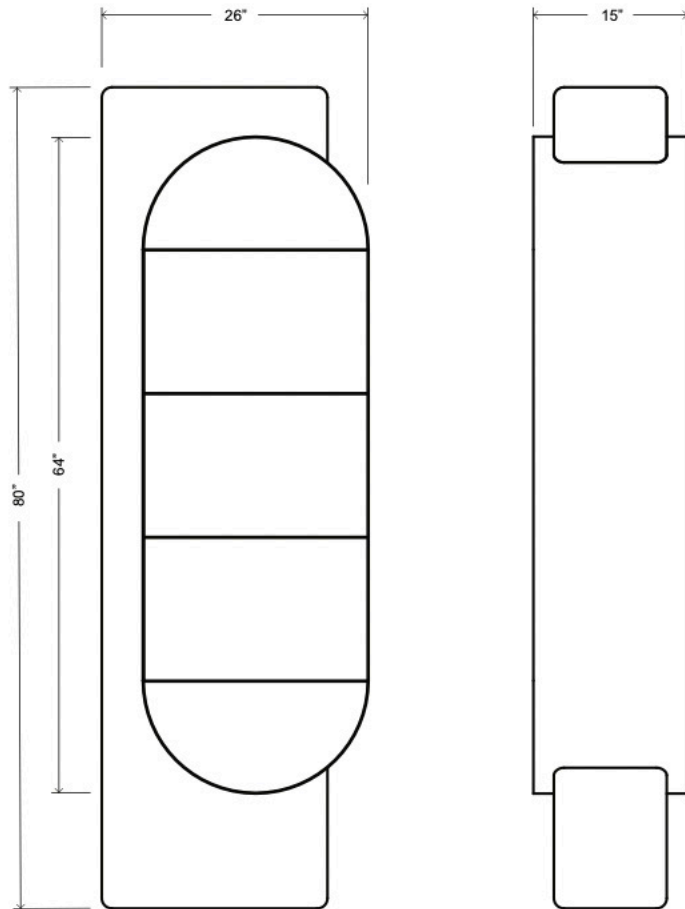

ERIKA CROSS

CAPSULE

CAPSULE: A SHELF IN A SHELL. CAPSULE IS A SHELF THAT STANDS READY FOR YOUR ATTENTION. THE INSIDE IS THE ESSENCE OF A SHELF, SLIM AND SIMPLE, PARED DOWN TO ITS ESSENTIAL FORM. SURROUNDING THIS INNER FRAME IS AN OUTER FRAMEWORK, A BOXY CRADLE TO SUPPORT THE CAPSULAR CORE. ARC, LINE, AND SURFACE INTERACT AND INTERSECT, BRINGING DUALITY AND DISCOURSE TO A DELIGHTFUL OBJECT.

DIMENSIONS

26" X 15" X 80"

MATERIALS

CAPSULE - POWDER COATED STEEL, BRASS

BASE - BLACKENED ASH, OTHER WOOD SPECIES, NATURAL CORK, DARK CORK, BRASS, STONE, HAND CAST RESIN, STEEL

AWARDS

2022 WANTEDDESIGN - BEST OF LAUNCH PAD FOR FURNITURE