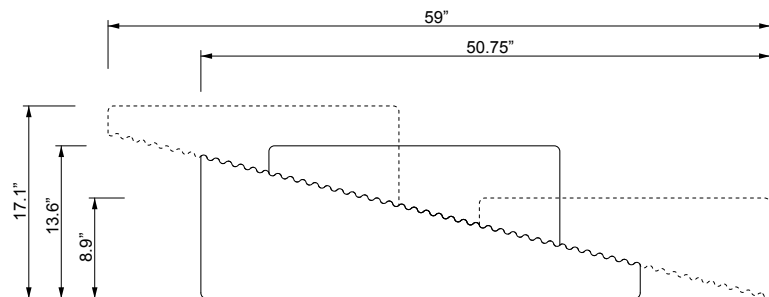

ERIKA CROSS

STEP

STEP: A COFFEE TABLE INSPIRED BY TOOLS FOUND IN THE WORKSHOP. STEP BLOCKS ARE SIMPLE MECHANICAL DEVICES FOR CLAMPING AND HOLDING. THIS NEW STEP CONSISTS OF TWO PIECES, A WEDGE AND A CYLINDER. THEY CAN BE ARRANGED WITH EITHER ONE ON TOP. WHICHEVER WAY IS UP, RIDGES ON THE MATING SURFACES ALLOW THE OVERALL HEIGHT TO BE ADJUSTED.

DIMENSIONS

9 - 18" H x 39" W x 29" D

MATERIALS

NATURAL CORK, DARK CORK, RESIN, STONE, CAST BRONZE, FIBERGLASS

AWARDS

2022 WANTEDDESIGN -
BEST OF LAUNCH PAD FOR FURNITURE

2020 NYCXDESIGN AWARD - BEST IN SHOW