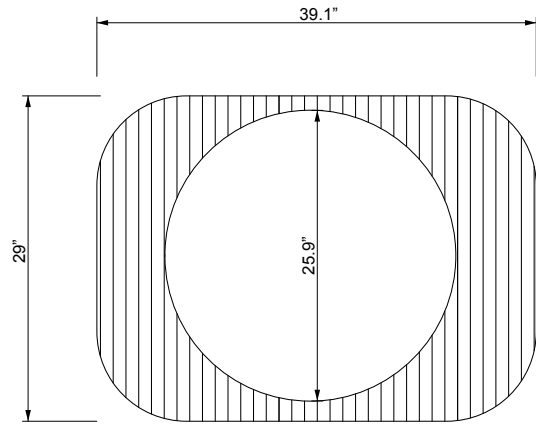

ERIKA CROSS

STEP

STEP: A COFFEE TABLE INSPIRED BY TOOLS FOUND IN THE WORKSHOP. STEP BLOCKS ARE SIMPLE MECHANICAL DEVICES FOR CLAMPING AND HOLDING. THIS NEW STEP CONSISTS OF TWO PIECES, A WEDGE AND A CYLINDER. THEY CAN BE ARRANGED WITH EITHER ONE ON TOP. WHICHEVER WAY IS UP, RIDGES ON THE MATING SURFACES ALLOW THE OVERALL HEIGHT TO BE ADJUSTED.

DIMENSIONS

9 - 18" H x 39" W x 29" D

MATERIALS

NATURAL CORK, DARK CORK, RESIN, STONE, CAST BRONZE, FIBERGLASS

AWARDS

2022 WANTEDDESIGN -
BEST OF LAUNCH PAD FOR FURNITURE

2020 NYCXDESIGN AWARD - BEST IN SHOW